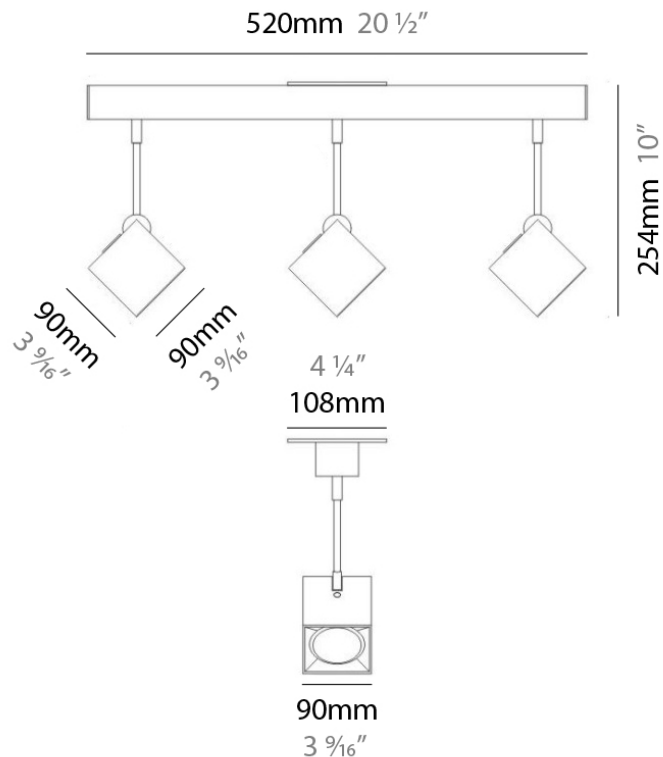

DAU SURFACE

D92017

GENERAL

Series: Dau
Brand: Milan
Division: Design
Mounting Type: Surface
Mounting Location: Ceiling
Subcategory: Pendant

PHYSICAL

Shape: Abstract
Length (mm): 520
Length (in): 20 1/2
Width (mm): 110
Width (in): 4 3/16
Height (mm): 254
Height (in): 10
Weight (kg): 1.4
Weight (lbs): 3
Fixture Material: Aluminum

ELECTRICAL

Number of Lamps: 3
Lamp Type: LED Retrofit
Lamp Shape: MR16
Bulb Included: Bulb Not Included
Total Output Wattage (W): 15
Max. Wattage Per Lamp (W): 5
Lamp Base: GU10
Input Voltage (V): 120

LED

Delivered Lumen Range: 500 - 999 lm

OPTICAL

RATINGS AND CERTIFICATIONS

Certified By: CSA Certified to UL and CSA Standards
IP rating: IP20