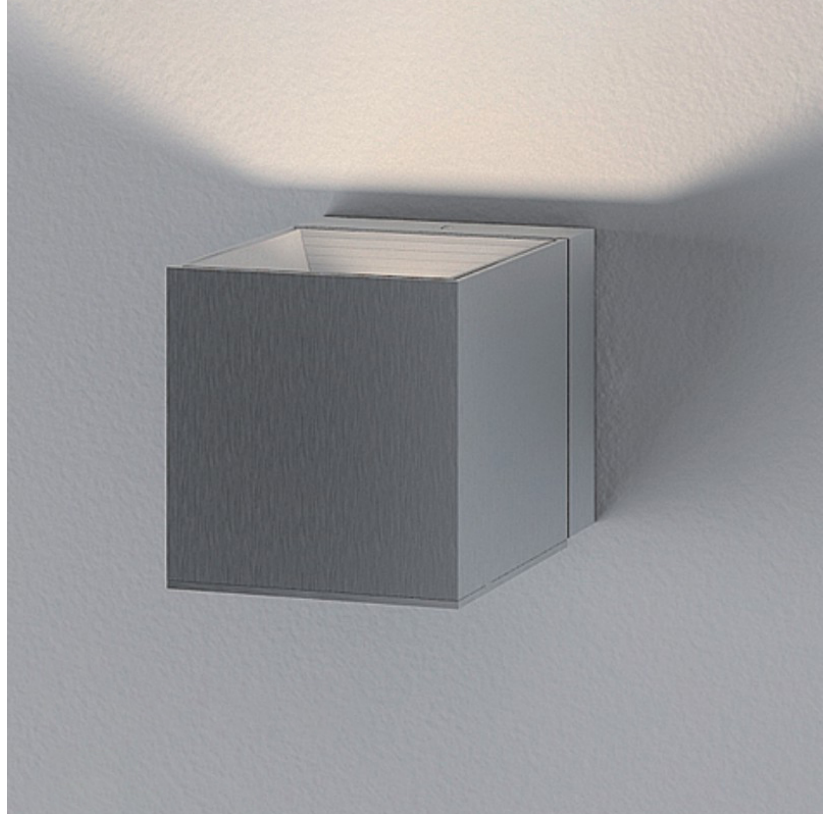

DAU SURFACE

D93146

PROJECT	_____
TYPE	_____
NOTES	_____
QUANTITY	_____
DATE	_____

GENERAL

Series: Dau _____
Brand: Milan _____
Division: Design _____
Mounting Type: Surface _____
Mounting Location: Wall _____

PHYSICAL

Shape: Cube _____
Length (mm): 110 _____
Length (in): 4 ⁵/₁₆ _____
Height (mm): 110 _____
Height (in): 4 ⁵/₁₆ _____
Extension (mm): 101 _____
Extension (in): 4.0 _____
Weight (kg): 0.91 _____
Weight (lbs): 2 _____
Fixture Finish: SST _____
Fixture Material: Metal _____

ELECTRICAL

Number of Lamps: 1 _____
Lamp Type: LED _____
Max. Wattage Per Lamp (W): 4 _____
Dimming: Electronic Low Voltage Dimming _____
Input Voltage (V): 120 _____

LED

Number of LEDs: 1 _____
Color Temperature (°K): 2700 / 2900 _____
Nominal Lumen (lm): 300 _____
CRI: >80 CRI _____

OPTICAL

RATINGS AND CERTIFICATIONS

Certified By: CSA Certified to UL and CSA Standards _____
IP rating: IP20 _____

108mm 4 1/4"

108mm 4 1/4"

J-Box cover plate
Included

80mm 3 1/8"

101mm 4"

80mm 3 1/8"